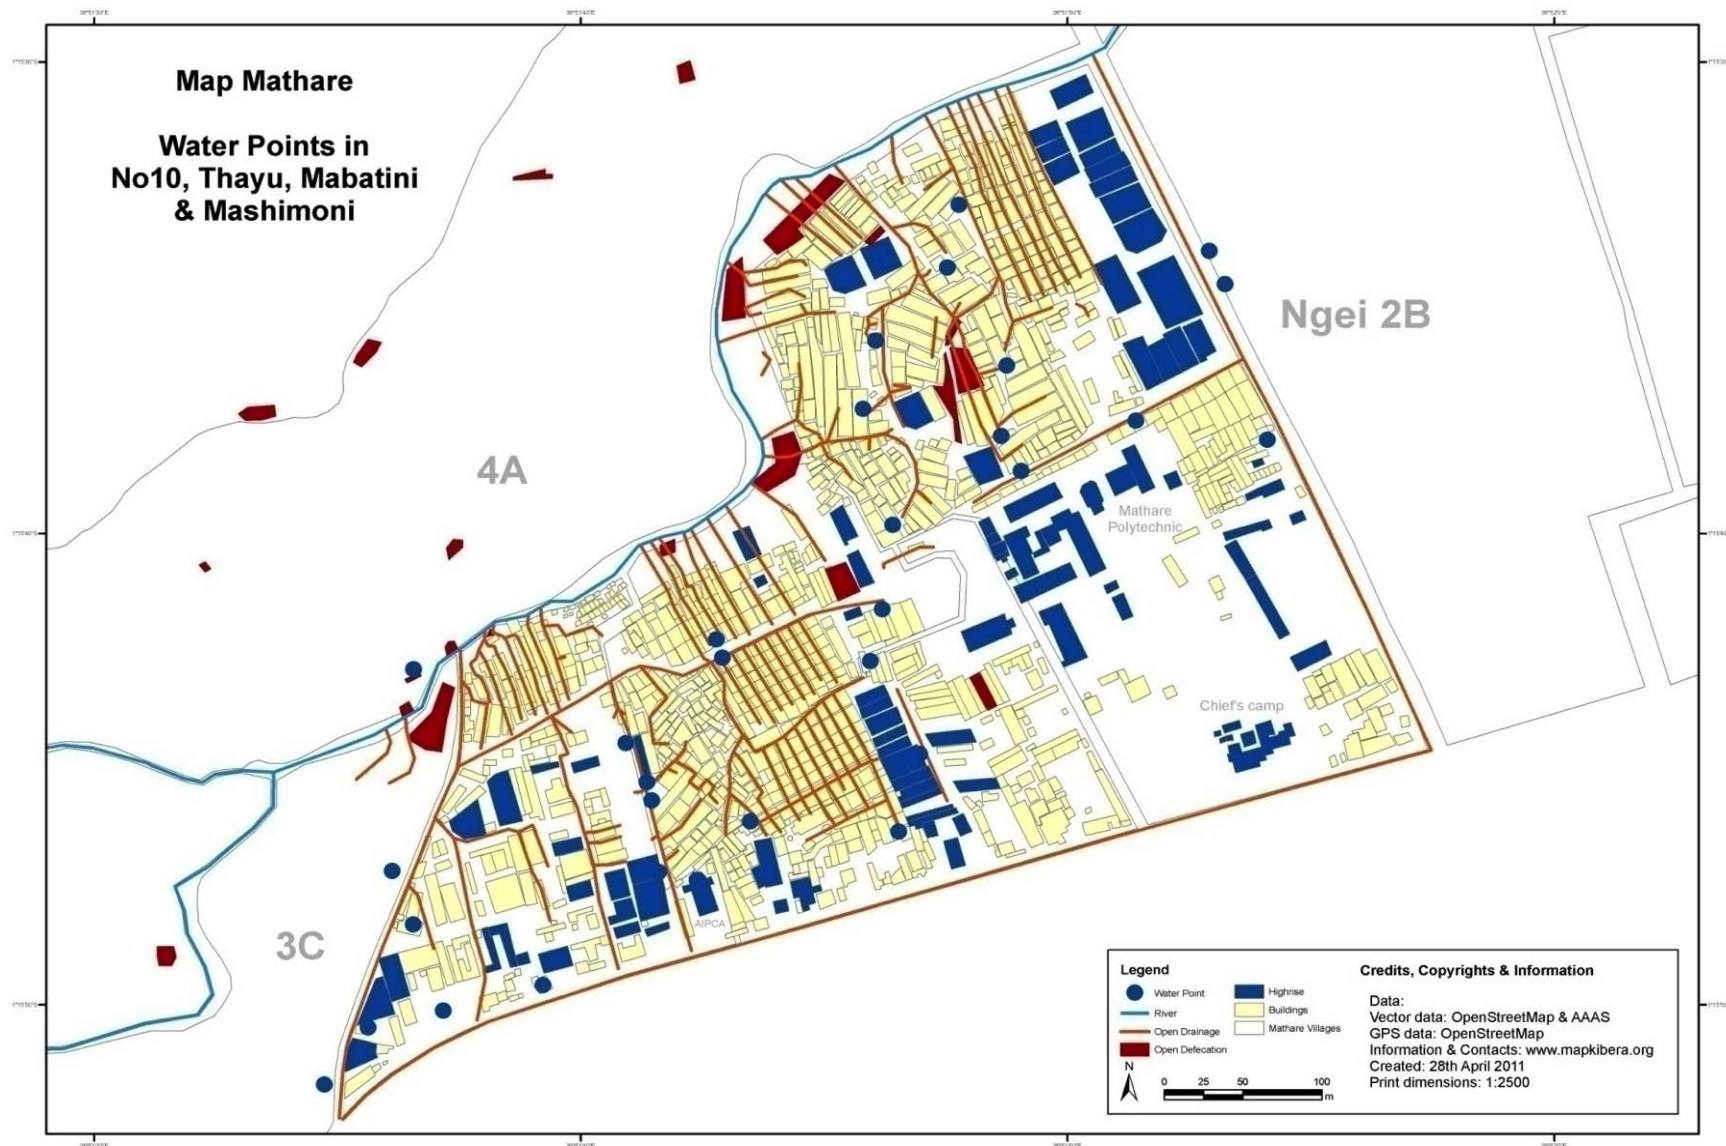

COMMUNITY MAPPING

CROWDSOURCED MAPS

Mark Iliffe

Geospatial Innovation Consultant

@markiliffe

miliffe@worldbank.org

THE WORLD BANK
IBRD • IDA

WATER AVAILABILITY, OPEN DRAINAGE LINES AND OPEN DEFECCATION AREAS

DATA HARMONISATION

TOWARD
GOVERNMENT AS A PLATFORM

“ In an analogue world, policy dictates delivery.
In a digital world, delivery informs policy. ”

Mike Bracken

THANK YOU

Mark Iliffe

Geospatial Innovation Consultant